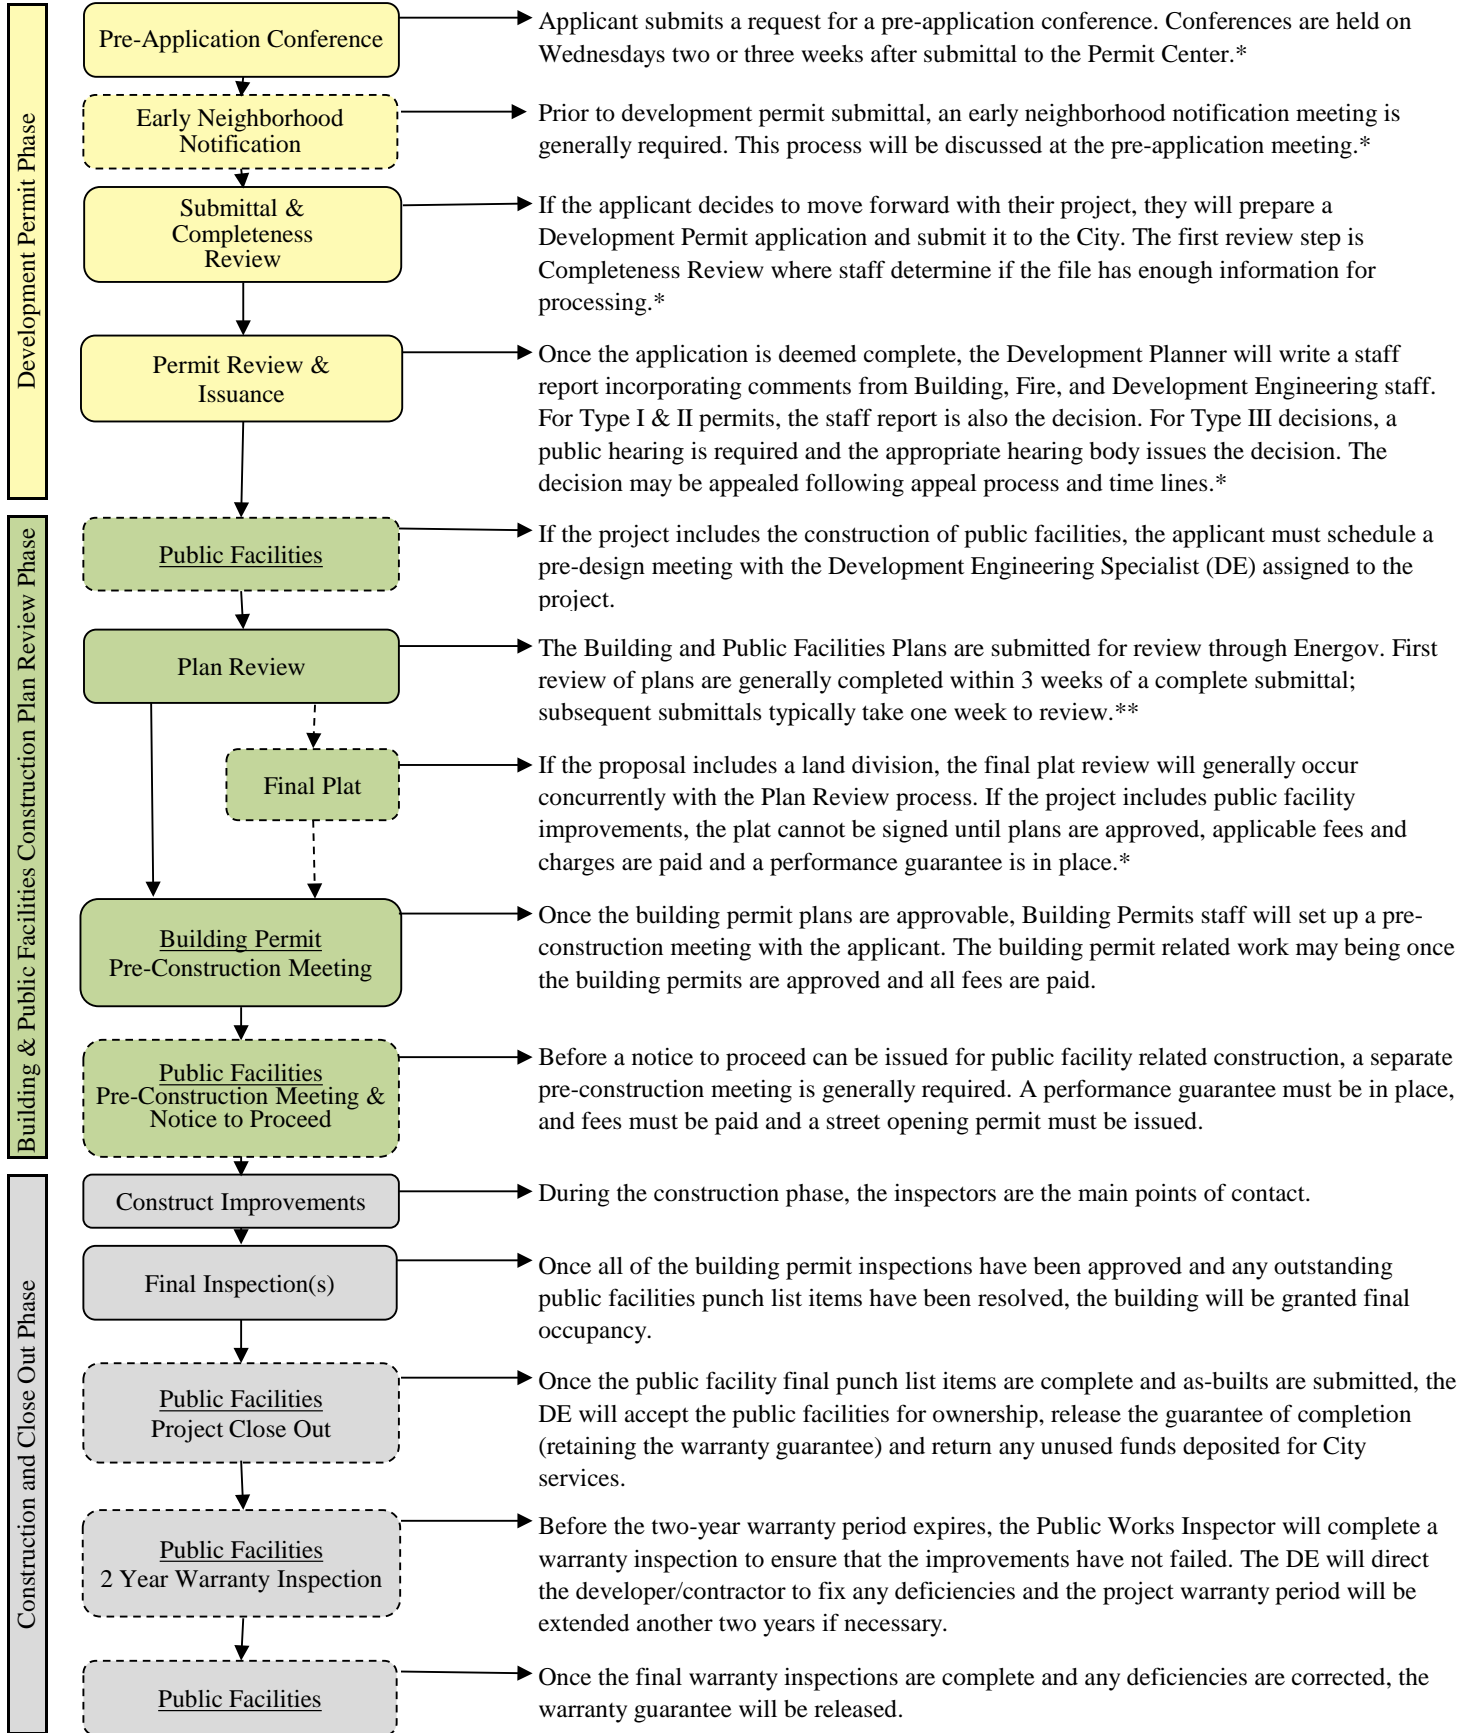

The following flow chart is a general representation of the City of Gresham’s development review process. Please be aware that this chart may not capture all of the individual steps that are associated with a specific development project.

\* More information about the Development Permit Process and time lines can be found at: <https://greshamoregon.gov/Applications-and-Forms/>

\*\*More information about the Building & Public Facilities Construction plan review process at: <https://greshamoregon.gov/Building-and-Permits>