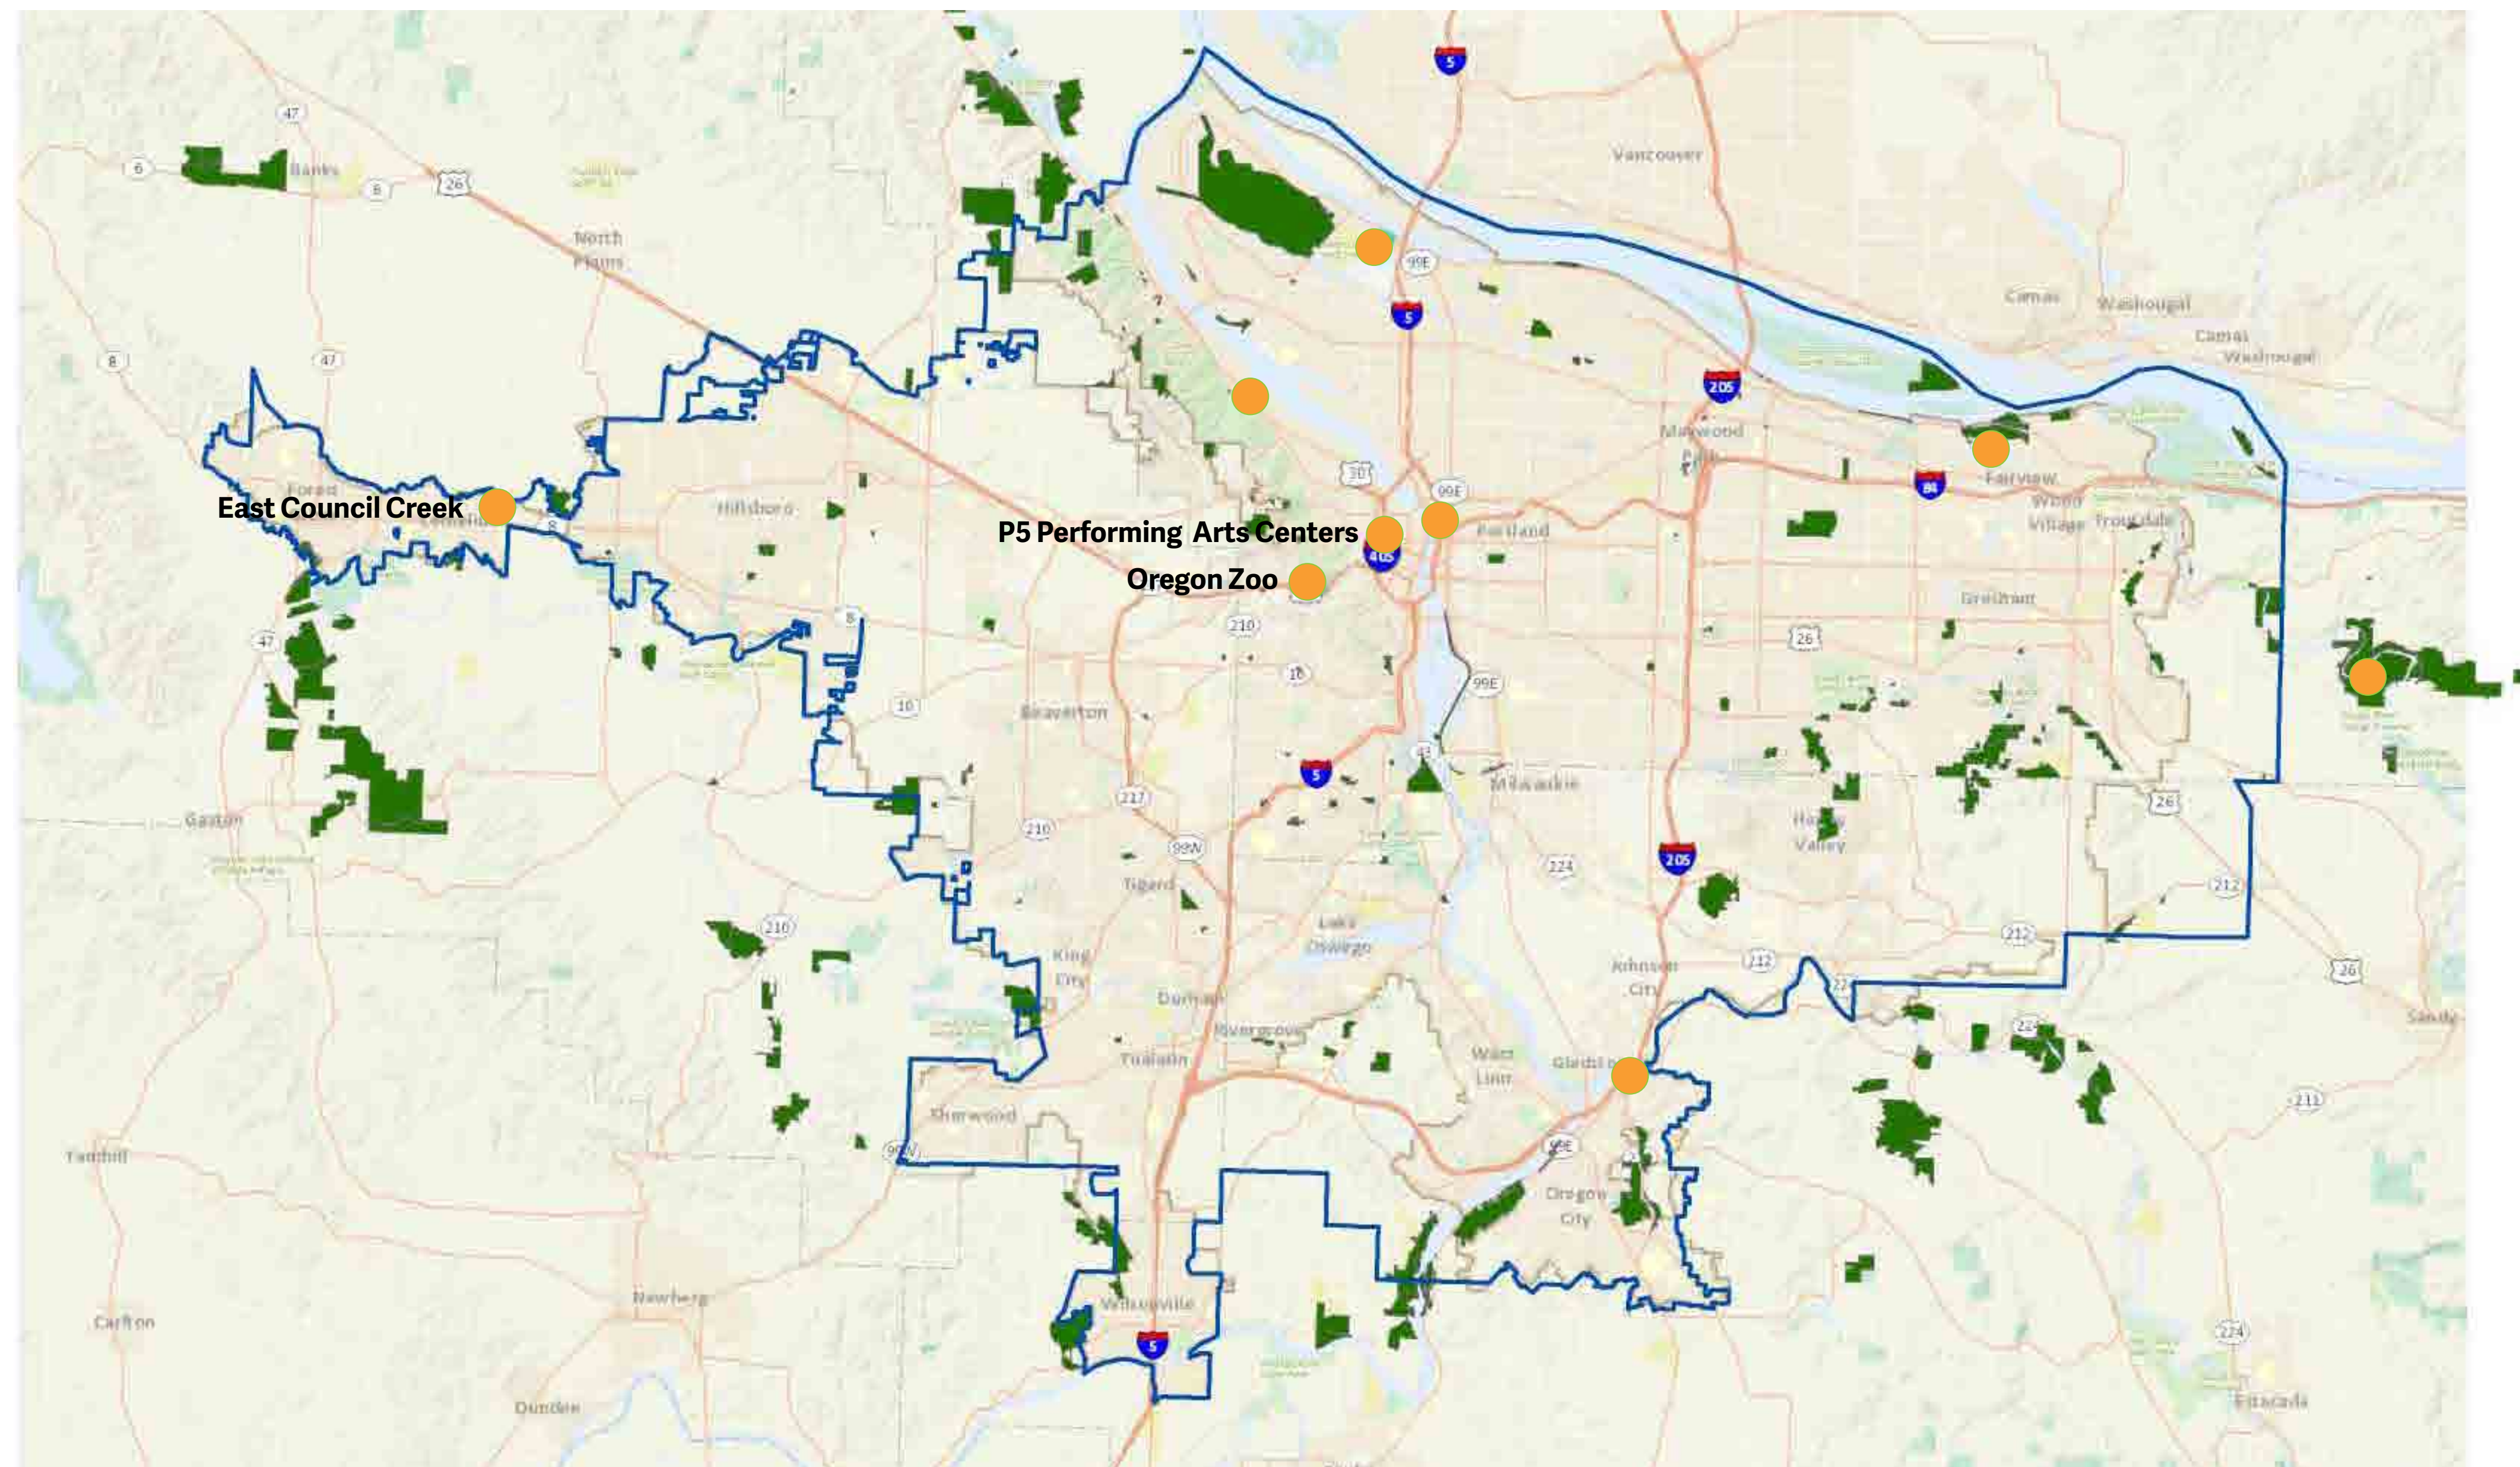

GABBERT BUTTE NATURE PARK Hello, we're Metro

The greater Portland region

Metro serves more than 1.5 million people who make their home in the 24 cities and three counties at the urban heart of Oregon. Voters have asked Metro to help with the challenges and opportunities that cross city and county lines.

Parks and nature

Metro manages 17,000 acres of parks, trails and natural areas across the Portland metropolitan region, from wild forests like Chehalem Ridge to beloved destinations like Oxbow Regional Park.